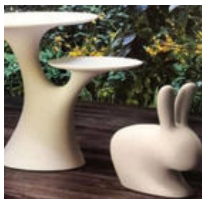

**Butterfly Shaped Chair
DKY852**
Sizes: L x W X H
A: 177x125x47cm
Material: Fibreglass
MOQ: 1pc
Indoor/Outdoor
Australia's Widest Range

**Rabbit Table/Chairs
DKY132**
Sizes: L x W X H
Chair A: 46x26x53cm
Chair B: 69x40x80cm
Table C: 90x70x78cm
Material: Fibreglass
MOQ: 1 Set = 3pcs