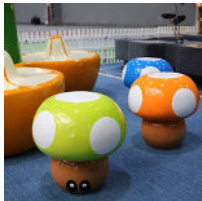

CHILDREN'S FURNITURE

The Children's Furniture collection is packed with playful options, including fun animal-shaped seats, imaginative letter-shaped chairs, and engaging bookshelves, making them perfect for playgrounds, childcare centres, and shopping locations. With a variety of bright colours, these furniture pieces are crafted to bring a lively and cheerful atmosphere to any space.

www.thefunkyfurniturefactory.com.au

**Puzzle Piece Stools
DKY248**
 Sizes: L x W X H
 A: 45x45x45cm
 Material: Fibreglass
 MOQ: 1 set = 4pcs
 Indoor/Outdoor
 Australia's Widest Range

**Dog Shaped Chair
DKY023**
 Sizes: L x W X H
 A: 34x45x56cm
 B: 42x56x70cm
 C: 62x103x81cm
 Material: Fibreglass
 MOQ: 2pcs

**Octopus Shaped Chair
DKY664**
 Sizes: L x W X H
 A: 95x95x85cm
 Material: Fibreglass
 MOQ: 2pcs
 Indoor/Outdoor
 Australia's Widest Range

**Mushroom Stools
DKY809**
 Sizes: L x W X H
 A: 45x45x50cm
 Material: Fibreglass
 MOQ: 3pcs
 Indoor/Outdoor
 Australia's Widest Range