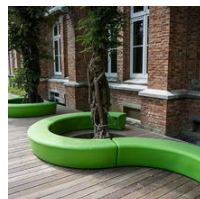

Curvy Bench Seat DKY832

Sizes: L x W x H
A: 240x40x40cm
B: 123x43x43cm
Material: Fibreglass
MOQ: 3pcs
Indoor/Outdoor