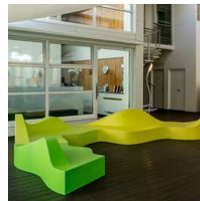

Modular Sofa/Chair DKY825

Sizes: L x W X H
A: 295x137x76cm
B: 256x151x79cm
C: 205x106x66cm
Material: Fibreglass
Indoor/Outdoor
Australia's Widest Range