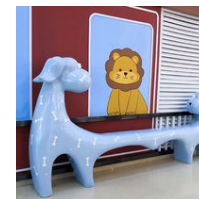

Cartoon Dog Bench DKY854

Sizes: L x W X H
A: 300x120x50cm
Material: Fibreglass
Indoor/Outdoor
Australia's Widest Range
Commercial Quality