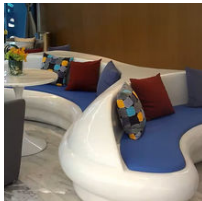

Half Round Upholstered Chair DKY699A

Sizes: L x W X H
A: 300x150x80cm
Fibreglass + Soft PU Cushion
Indoor/Outdoor
Commercial Quality
Australia's Widest Range