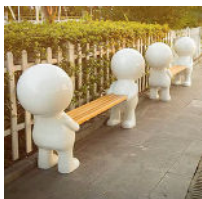

Little Men Bench Seat DKY864

Sizes: L x W X H
A: 250x50x100cm
B: 150x50x100cm
Fibreglass + Timber
Holds 300-400 Kgs
Indoor/Outdoor