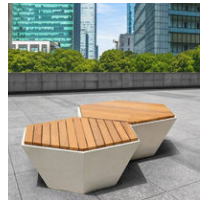

# FIBREGLASS BENCH SEATING

Our Fibreglass Bench Seating is uniquely designed to enhance various environments, from parks and playgrounds to reception areas and community hubs. Featuring an array of styles, including cartoon-inspired designs, curvy forms, and versatile upholstered options, these benches are not only functional but also add vibrant colours and creativity to any space.

**Moon Shaped Bench Seat  
DKY030**

Sizes: L x W X H  
A: 150x40x40cm  
B: 200x40x43cm  
C: 250x42x43cm  
D: 290x42x43cm  
Material: Fibreglass

**Gemstone Bench Seat  
DKY839**

Sizes: L x W X H  
A: 240x65x45cm  
Material: Fibreglass  
Indoor/Outdoor  
Australia's Widest Range  
Commercial Quality

**Custom Letter Bench Chair  
DKY246**

Sizes: L x W X H  
2 Letters: 100x50x75cm  
5 Letters: 250x50x75cm  
Material: Fibreglass  
MOQ: 2 letters  
Indoor/Outdoor

**Boxed Bench Seat  
DKY25**

Sizes: L x W X H  
A: 120x50x42cm  
Material: Fibreglass + Timber  
Indoor/Outdoor  
Australia's Widest Range  
Commercial Quality

**Shoe Bench DKY322**

Sizes: L x W X H  
A: 180x60x70cm  
B: 160x60x70cm  
Fibreglass + Woodgrain  
Indoor/Outdoor  
Commercial Quality  
Australia's Widest Range

**Hexagon Bench Seats  
DKY700**

Sizes: L x W X H  
A: 80x80x40cm  
Material: Fibreglass + Timber  
MOQ: 2pc  
Indoor/Outdoor  
Commercial Quality