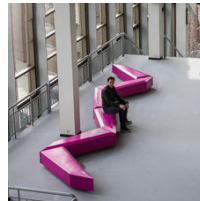

Zig Zag Bench Seat DKY085

Sizes: L x W x H
A: 180x60x45cm
Material: Fibreglass
MOQ: 3pcs
Indoor/Outdoor
Australia's Widest Range