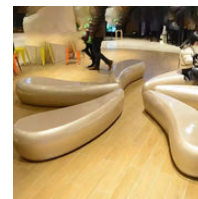

**Banana Bench Seat
DKY032**

Sizes: L x W x H
A: 175x55x40cm
Material: Fibreglass
MOQ: 2pcs
Indoor/Outdoor
Australia's Widest Range