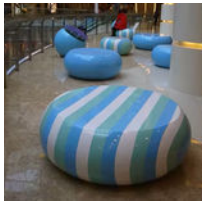

FOOD THEMED FURNITURE

This whimsical collection of Food Themed Furniture offers an enchanting variety of seating and tables that resemble candy, fruit, macarons, donuts, coffee cups, and ice cream, perfect for adding a playful touch to any establishment. With customisable colour combinations, these unique pieces not only enhance your space but also serve as eye-catching conversation starters for your business, making them an excellent choice for cafes, restaurants, or themed venues.

www.thefunkyfurniturefactory.com.au

Custom Confectionery Pieces DKF001
 Sizes: L x W X H
 Custom sizes available
 Material: Fibreglass
 MOQ: 3pcs
 Australia's Widest Range
 Commercial Quality

Candy Bench Seat DKY642
 Sizes: L x W X H
 A: 150x50x45cm
 B: 185x46x48cm
 C: 300x46x48cm
 Material: Fibreglass
 MOQ: 1-2pcs
 Indoor/Outdoor

Candy Chair DKY059
 Sizes: L x W X H
 A: 120x80x90cm
 Material: Fibreglass
 MOQ: 2pcs
 Indoor/Outdoor
 Australia's Widest Range
 Commercial Quality

Candy Stone Seat DKY008A
 Size: Dia x H
 A: 90X45cm
 B: 85x65cm
 Material – Fibreglass
 MOQ: 2Pcs
 Indoor/Outdoor