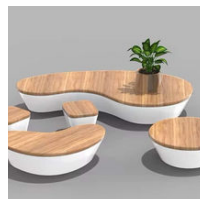

**Large Round Planter/Bench
DKY159**
 Sizes: L x W x H
 A: 190x190x90cm
 Material: Fibreglass + Timber
 Woodgrain finishes available
 MOQ: 1-2pcs
 Indoor/Outdoor

**Designer Timber
Planter/Bench DKY502**
 Sizes: L x W x H
 Round Pot: 230x230x110cm
 Bench Seat: 60x40x40cm
 Material: Timber
 MOQ: 1-3pcs
 Indoor/Outdoor

**Modern Planter/Bench
DKY685**
 Sizes: L x W x H
 A: 260x90x40cm
 B: 310x165x45cm
 Material: Fibreglass
 Indoor/Outdoor
 Multiple colour options

**Large Planter/Bench
DKY811**
 Sizes: L x W x H
 A: 350x80x45cm
 B: 510x120x45cm
 C: 640x180x45cm
 Material: Fibreglass
 Indoor/Outdoor

**Bubble Pipe Planter/Bench
DKY877**
 Sizes: L x W x H
 A: 200x70x63cm
 Material: Fibreglass
 MOQ: 2pcs
 Indoor/Outdoor
 Commercial Quality

**Round Planter/Bench
DKY849**
 Sizes: L x W x H
 A: 140x140x60cm
 B: 100x100x35cm
 Material: Fibreglass
 MOQ: 2pcs
 Indoor/Outdoor

**Stylish Planter/Bench
DKY850**
 Sizes: L x W x H
 A: 200x100x72cm
 Material: Fibreglass
 Indoor/Outdoor
 Ideal for Parks, Shopping
 Centres, Museums

**Moon Planter/Bench Set
DKY815**
 Sizes: L x W x H
 A: 328x75x45cm
 B: 200x200x75cm
 Material: Fibreglass
 MOQ: 1 Set = 3pcs
 Indoor/Outdoor