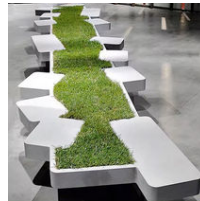

PLANTER BENCH COMBINATIONS

Transform your public seating areas with our customisable Planter Bench Combinations, which seamlessly blend functionality and aesthetic appeal. These dual-purpose pieces not only provide comfortable seating but also feature integrated planters for vibrant greenery, enhancing the overall ambience. Available in any Pantone colour, you can tailor them to suit your specific design vision and create inviting, lively spaces.

www.thefunkyfurniturefactory.com.au

**Wood Grain Bench
Seat/Planter DKY411**
 Sizes: L x W x H
 A: 160x45x45cm
 B: 220x45x45cm
 C: 160x160x45cm
 D: 180x120x45cm
 Fibreglass + Woodgrain

**Irregular Shaped
Planter/Bench DKY696**
 A: 180x150x42cm
 A: 150x100x42cm
 B: 230x130x42cm
 B: 250x100x42cm
 C: 430x110x42cm
 C: 350x120x42cm

**Large Round Planter/Bench
DKY159**
 Sizes: L x W x H
 A: 190x190x90cm
 Material: Fibreglass + Timber
 Woodgrain finishes available
 MOQ: 1-2pcs
 Indoor/Outdoor

**Designer Timber
Planter/Bench DKY502**
 Sizes: L x W x H
 Round Pot: 230x230x110cm
 Bench Seat: 60x40x40cm
 Material: Timber
 MOQ: 1-3pcs
 Indoor/Outdoor

**Modern Planter/Bench
DKY685**
 Sizes: L x W x H
 A: 260x90x40cm
 B: 310x165x45cm
 Material: Fibreglass
 Indoor/Outdoor
 Multiple colour options

**Large Planter/Bench
DKY811**
 Sizes: L x W x H
 A: 350x80x45cm
 B: 510x120x45cm
 C: 640x180x45cm
 Material: Fibreglass
 Indoor/Outdoor