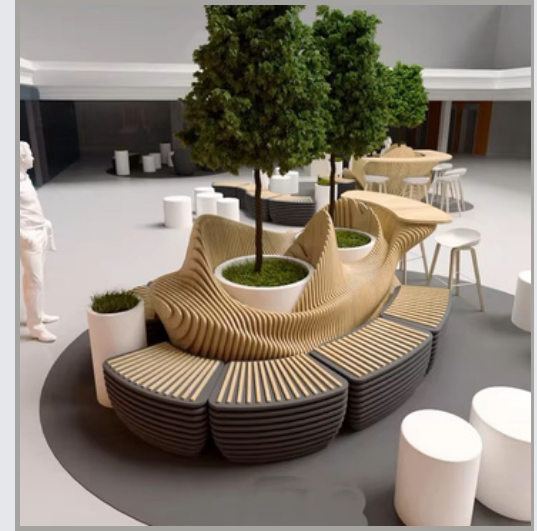

PLANTER BENCH COMBINATIONS

Transform your public seating areas with our customisable Planter Bench Combinations, which seamlessly blend functionality and aesthetic appeal. These dual-purpose pieces not only provide comfortable seating but also feature integrated planters for vibrant greenery, enhancing the overall ambience. Available in any Pantone colour, you can tailor them to suit your specific design vision and create inviting, lively spaces.

www.thefunkyfurniturefactory.com.au

**Wood Grain Bench
Seat/Planter DKY411**
 Sizes: L x W x H
 A: 160x45x45cm
 B: 220x45x45cm
 C: 160x160x45cm
 D: 180x120x45cm
 Fibreglass + Woodgrain

**Irregular Shaped
Planter/Bench DKY696**
 A: 180x150x42cm
 A: 150x100x42cm
 B: 230x130x42cm
 B: 250x100x42cm
 C: 430x110x42cm
 C: 350x120x42cm

**Large Round Planter/Bench
DKY159**
 Sizes: L x W x H
 A: 190x190x90cm
 Material: Fibreglass + Timber
 Woodgrain finishes available
 MOQ: 1-2pcs
 Indoor/Outdoor

**Designer Timber
Planter/Bench DKY502**
 Sizes: L x W x H
 Round Pot: 230x230x110cm
 Bench Seat: 60x40x40cm
 Material: Timber
 MOQ: 1-3pcs
 Indoor/Outdoor