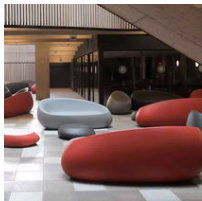

**Stone Shaped
Chair/Sofa/Table DKY094**
Sizes: L x W x H
Table A: 87x83x25cm
Chair B: 88x80x76cm
Sofa C: 200x83x78cm
Material: Fibreglass
MOQ: 1-3pcs