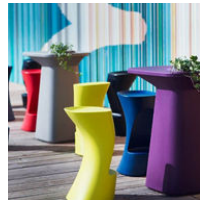

**Cocktail Table/Bar Stool
DKC038B**
Sizes: L x W x H
Chair A: 38x40x74cm
Table B: 60x50x110cm
Material: Fibreglass
MOQ: 1 set = 3pcs
Indoor/Outdoor