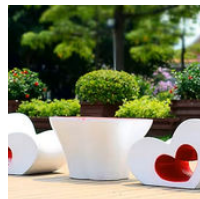

Diamond Bar Stool DKY308
Sizes: L x W x H
A: 40x40x87cm
Material: Fibreglass
MOQ: 2pcs
Indoor/Outdoor
Australia's Widest Range
Commercial Quality

Heart Shaped Chairs/Table DKY052
Sizes: L x W x H
Table A: 65x40x52cm
Chair B: 45x45x55cm
Material: Fibreglass
MOQ: 1 set = 3 pcs
Indoor/Outdoor