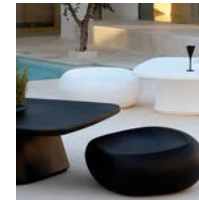

## TABLES/CHAIRS AND STOOLS

Our collection of Tables/Chairs and Stools is designed to elevate the atmosphere of restaurants, cafes, pool areas, and children's spaces. Featuring high-quality fibreglass settings, it includes vibrant bar stools, unique heart-shaped seats, chic sofas, and numerous other designs, all available in a wide range of colours to suit any aesthetic.

[www.thefunkyfurniturefactory.com.au](http://www.thefunkyfurniturefactory.com.au)

**Bread Shaped  
Table/Chair/Pot DKY276**  
 Sizes: L x W x H  
 Chair A: 82x94x75cm  
 Chair B: 67x67x36cm  
 Table C: 67x67x20cm  
 Pot D: 67x67x36cm  
 MOQ: 3pcs

**Cobblestone  
Table/Chair/Sofa DKY835**  
 Size: L x W x H  
 Table: 68x65x40cm  
 Chair: 88x80x76cm  
 Sofa: 165x66x88cm  
 Material – Fibreglass  
 MOQ: 3 pcs

**Picnic Table/Bench Set  
DKY876**  
 Sizes: L x W x H  
 Chair Size: 130x45x40cm  
 Table Size: 160x60x70cm  
 Material: Fibreglass  
 MOQ: 1 Set = 3pcs  
 Australia's Widest Range

**Modern Armchair/Table Set  
DKY875**  
 Sizes: L x W x H  
 Chair A: 77x79x78cm  
 Table B: 50x50x40cm  
 Table C: 80x80x50cm  
 Material: Fibreglass  
 MOQ: 1 set = 3pcs

**Cocktail Table/Bar Stool  
DKC038B**  
 Sizes: L x W x H  
 Chair A: 38x40x74cm  
 Table B: 60x50x110cm  
 Material: Fibreglass  
 MOQ: 1 set = 3pcs  
 Indoor/Outdoor